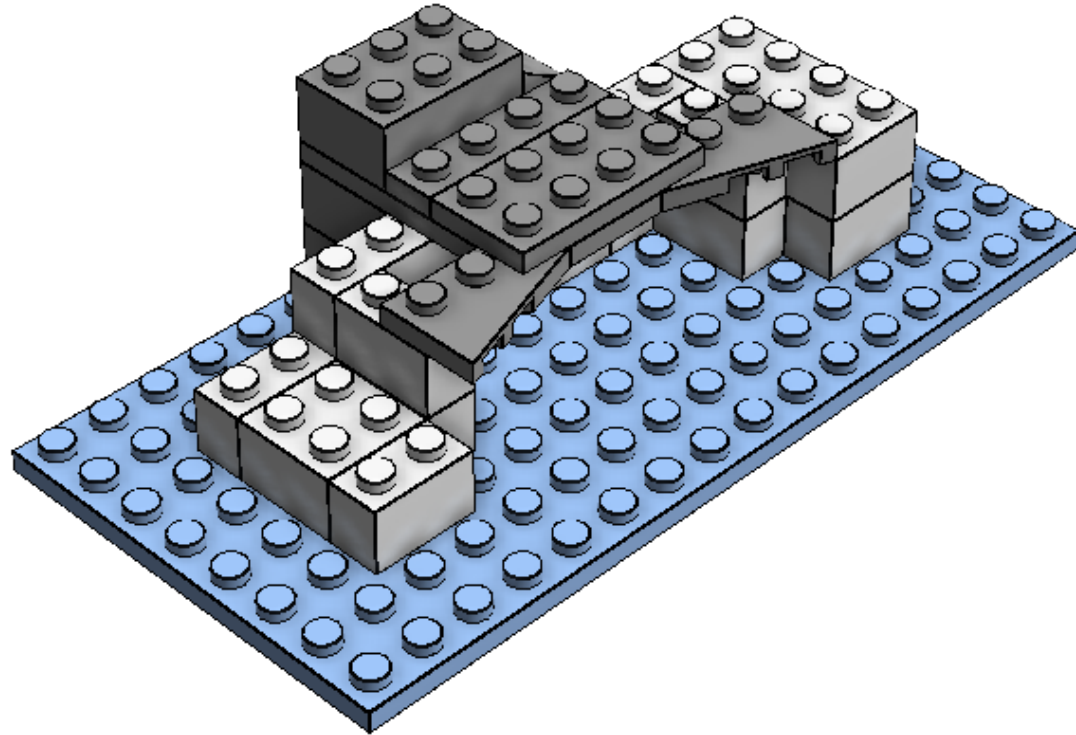

**LEGO** DIGITAL DESIGNER 4.2

Model Name:  
**TEM Final**

Number of Bricks: **91**

**Step 1 of 29**

2 x

1 x

Step 2 of 29

Step 3 of 29

Step 4 of 29

Step 5 of 29

1 x

1 x

1 x

1 x

Step 6 of 29

Step 7 of 29

- 1 x 
- 1 x 
- 1 x 
- 1 x 

Step 8 of 29

- 1 x 
- 1 x 
- 1 x 
- 1 x 

Step 9 of 29

Step 10 of 29

- 1 x 
- 1 x 
- 1 x 
- 1 x 

Step 11 of 29

- 1 x 
- 1 x 
- 1 x 
- 1 x 