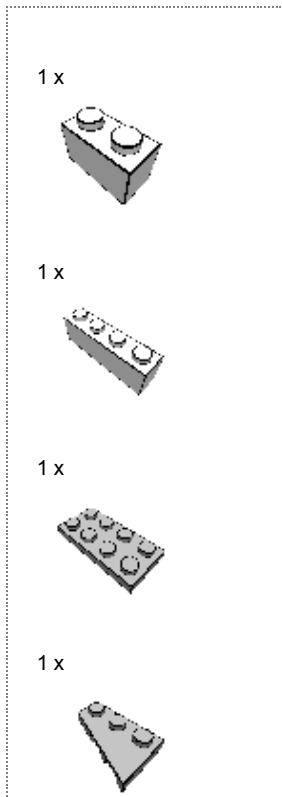

**LEGO** DIGITAL DESIGNER 4.2

Model Name:  
**TEM Final**

Number of Bricks: **91**

**Step 1 of 29**

2 x

1 x

Step 2 of 29

Step 3 of 29

Step 4 of 29

Step 5 of 29

1 x

1 x

1 x

1 x

Step 6 of 29

Step 7 of 29