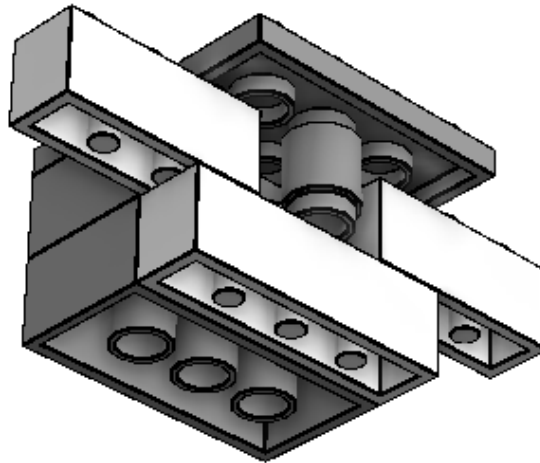

**LEGO** DIGITAL DESIGNER 4.2

Model Name:  
**TEM Final**

Number of Bricks: **91**

**Step 1 of 29**

2 x

1 x

Step 2 of 29

Step 3 of 29

Step 4 of 29

Step 5 of 29

1 x

1 x

1 x

1 x

Step 6 of 29

Step 7 of 29