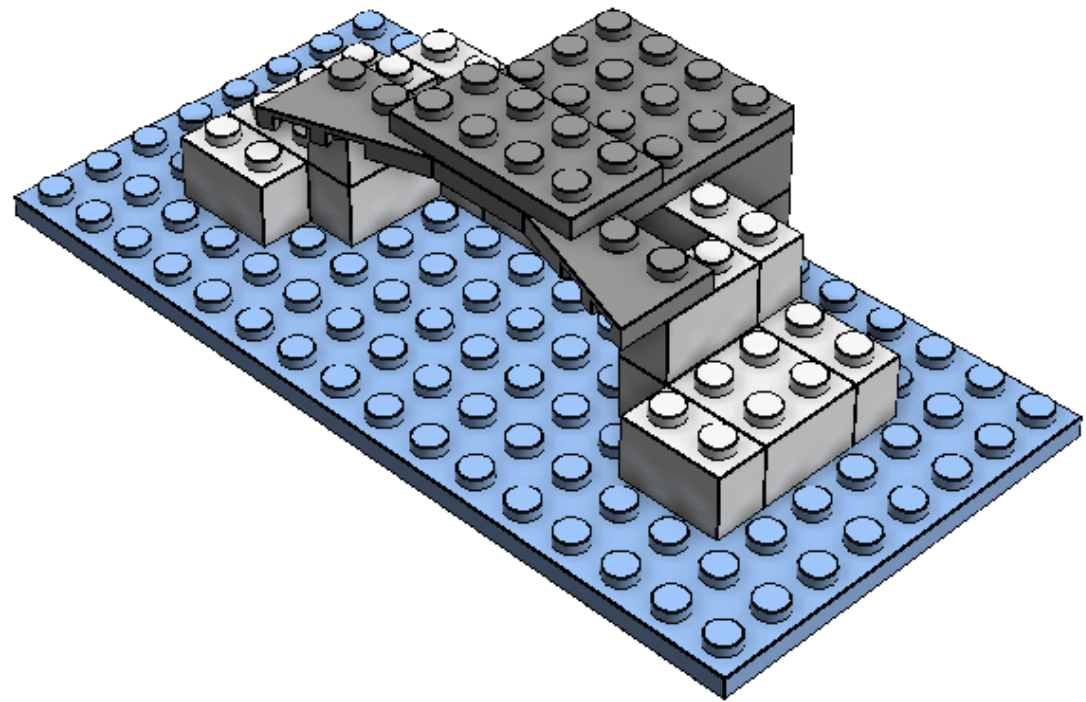

**LEGO** DIGITAL DESIGNER 4.2

Model Name:  
**TEM Final**

Number of Bricks: **91**

**Step 1 of 29**

2 x

1 x

Step 2 of 29

Step 3 of 29

Step 4 of 29

Step 5 of 29

1 x

1 x

1 x

1 x

Step 6 of 29

Step 7 of 29

- 1 x 
- 1 x 
- 1 x 
- 1 x 

Step 8 of 29

- 1 x 
- 1 x 
- 1 x 
- 1 x 

Step 9 of 29

Step 10 of 29

- 1 x 
- 1 x 
- 1 x 
- 1 x 

Step 11 of 29

- 1 x 
- 1 x 
- 1 x 
- 1 x 