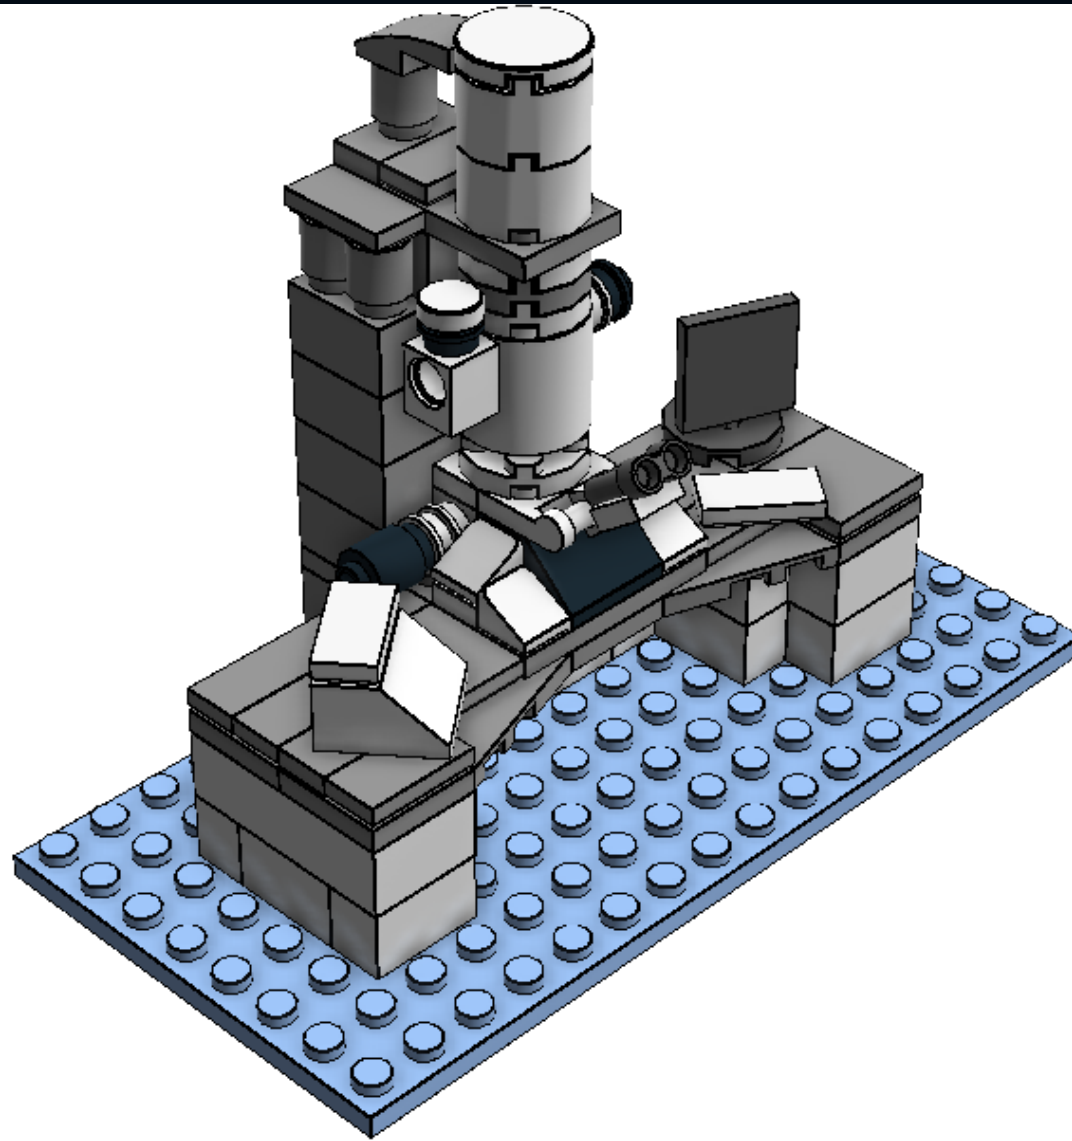

**LEGO** DIGITAL DESIGNER 4.2

Model Name:  
**TEM Final**

Number of Bricks: **91**

**Step 1 of 29**

2 x

1 x

Step 2 of 29

Step 3 of 29