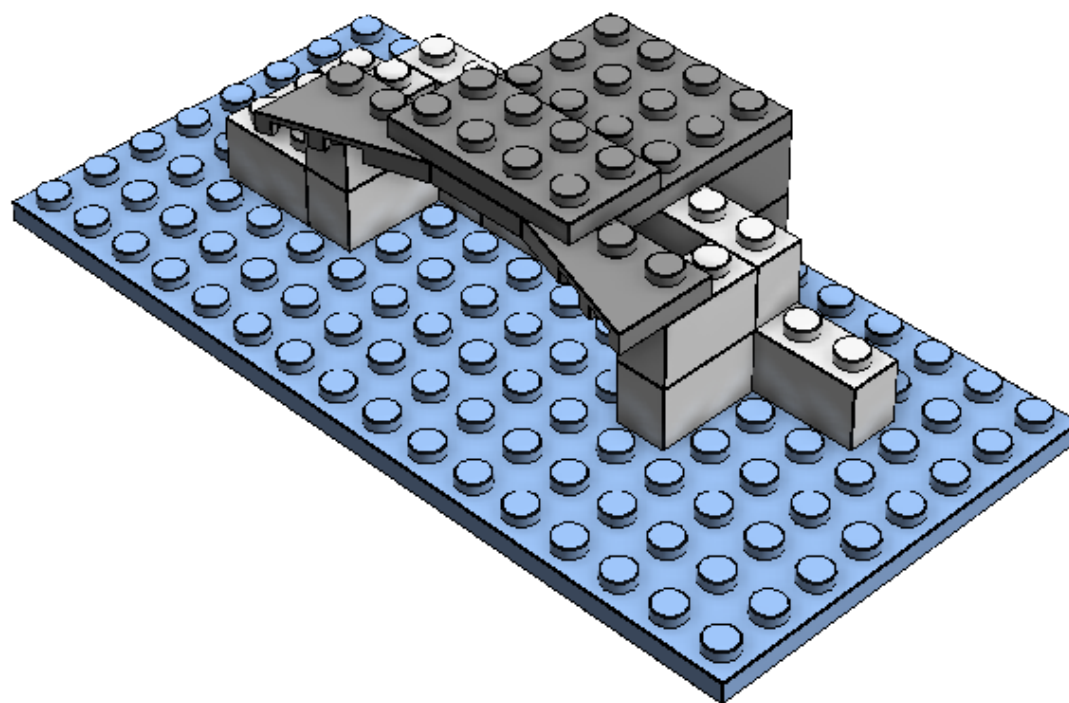

**LEGO** DIGITAL DESIGNER 4.2

Model Name:  
**TEM Final**

Number of Bricks: **91**

**Step 1 of 29**

2 x

1 x

Step 2 of 29

Step 3 of 29

Step 4 of 29

Step 5 of 29

1 x

1 x

1 x

1 x

Step 6 of 29

Step 7 of 29

- 1 x 
- 1 x 
- 1 x 
- 1 x 

Step 8 of 29

- 1 x 
- 1 x 
- 1 x 
- 1 x 

Step 9 of 29

Step 10 of 29

- 1 x 
- 1 x 
- 1 x 
- 1 x 

Step 11 of 29

- 1 x 
- 1 x 
- 1 x 
- 1 x 