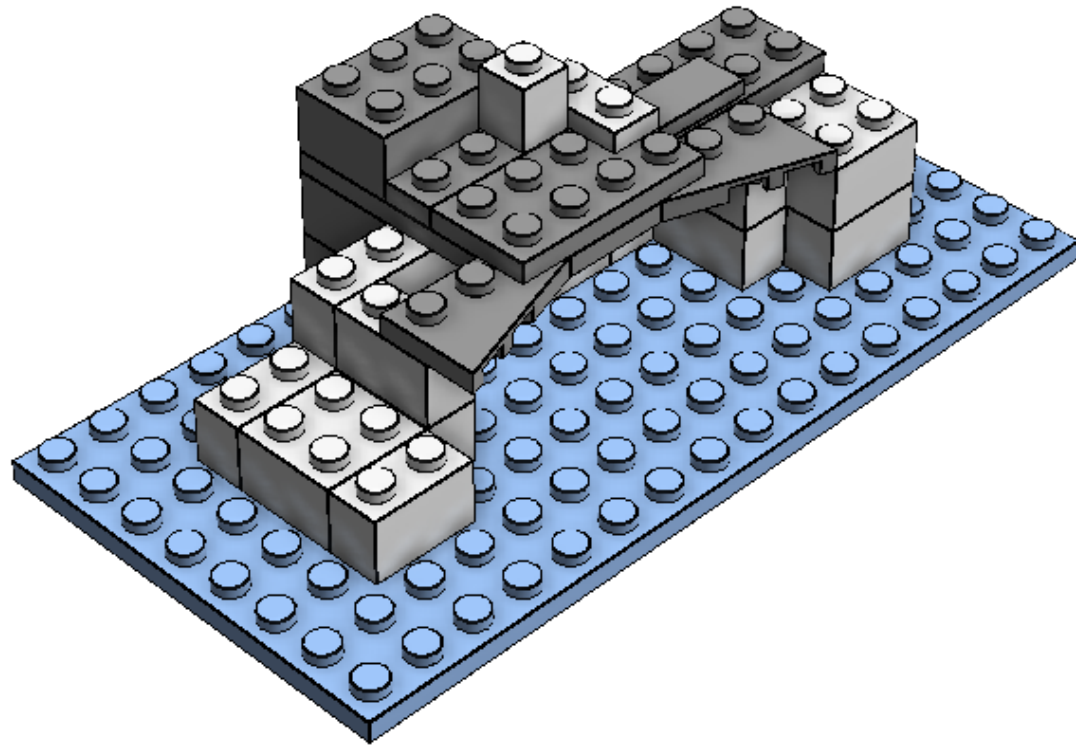

**LEGO** DIGITAL DESIGNER 4.2

Model Name:  
**TEM Final**

Number of Bricks: **91**

**Step 1 of 29**

2 x

1 x

Step 2 of 29

Step 3 of 29

Step 4 of 29

Step 5 of 29

1 x

1 x

1 x

1 x

Step 6 of 29

Step 7 of 29

- 1 x 
- 1 x 
- 1 x 
- 1 x 

Step 8 of 29

- 1 x 
- 1 x 
- 1 x 
- 1 x 

Step 9 of 29

Step 10 of 29

- 1 x 
- 1 x 
- 1 x 
- 1 x 

Step 11 of 29

- 1 x 
- 1 x 
- 1 x 
- 1 x 